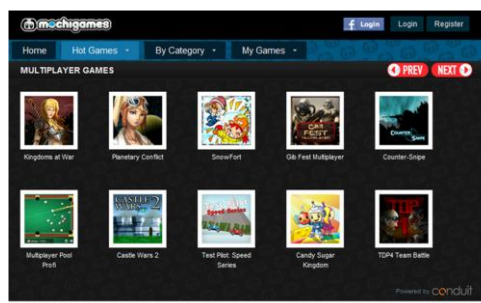

Who is Mochi Media?

Mochi Media is a massive online gaming network, boasting over 20,000 online games and more than 140 million players. They recently launched the Mochigames app and Community Toolbar.

The Challenge

In today's highly competitive online gaming industry, it is difficult to attract and retain players. Mochi Media needed a distribution strategy to reach new gamers, as well as turn occasional users into loyal players.

Mochi Media's Conduit-Powered Offering

Conduit and Mochi Media joined forces to push the creative and technical boundaries with one very clear goal in mind: To deliver a more engaging gaming experience for users via a toolbar and browser app.

The Mochigames toolbar provides users with full gaming functionality directly from their browsers, wherever they are on the Web.

It features personalization options, login functionality, account access, integrated stats tracking, and more.

In addition, by distributing the Mochigames app in the Conduit App Marketplace, Mochi Media was able to leverage the power of Conduit's massive network and expand the reach of their content, exposing it to 250 million users and 260,000 publishers.

Results Achieved with Conduit

Since the app's creation, there have been over 8.5 million daily interactions with the Mochigames app, keeping Mochi Media's users engaged with their content beyond the scope of their website.

Mochigames App & Community Toolbar